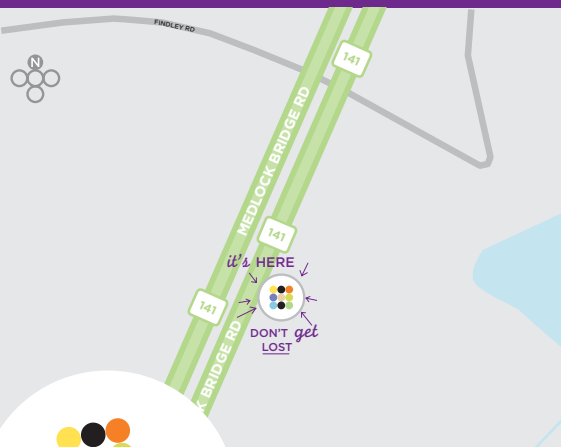

HYATT
PLACE®

hyattplace.com

HYATT PLACE ATLANTA/DULUTH/JOHNS CREEK

11505 Medlock Bridge Road
Johns Creek, GA, 30097, USA
P 770 622 5858
F 770 622 1113
hyattplacejohnscreek.com

TRANSPORTATION

- From Atlanta Hartsfield International Airport: Take I-85 North to Exit 104 (Pleasant Hill Road). Drive west on Pleasant Hill Rd. for 4.5 miles to Medlock Bridge Rd. /Highway 141. Turn right on Medlock Bridge Rd., and drive 3 miles. The hotel is on the right.
- From Gwinnett Center: Turn right onto Sugarloaf Parkway. U-turn at Pruitt Rd. onto Sugarloaf Parkway, heading west. Turn right onto Peachtree Industrial Parkway. Travel 2.5 miles to McGinnis Ferry Rd., Travel 4.6 miles to Medlock Bridge Rd. Turn left on Medlock Bridge Rd. Hotel is on the left.

888 HYATT HP
(888 492 8847)